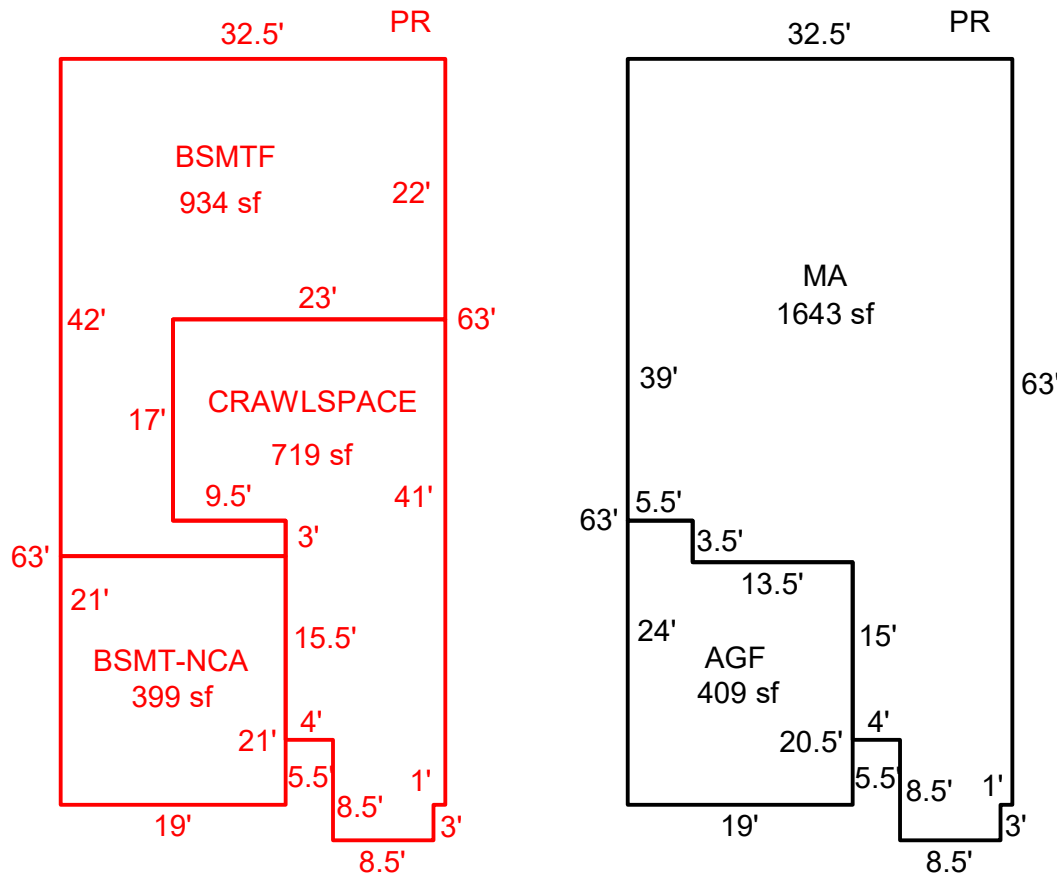

SKETCH/AREA TABLE ADDENDUM

SUBJECT INFO

File No.: 602566 Parcel No.: 062W17AA08900
 Property Address: 9364 Glory Ct NE
 City: Salem County: Marion State: OR ZipCode: 97305
 Owner:
 Client: Client Address:
 Appraiser Name: Inspection Date:

SKETCH

602566
062W17AA08900

Sketch by ApexSketch

AREA CALCULATIONS SUMMARY

Code	Description	Factor	Net Size	Perimeter	Net Totals
GLA	MA	1.0	1642.3	197.0	1642.3
BSMT	BSMTF	1.0	933.5	168.0	933.5
GAR	AGF	1.0	408.8	86.0	408.8
OTH	CRAWLSPACE	1.0	718.5	134.0	718.5

COMMENT TABLE 1

Drawn by AE 1.10.25

COMMENT TABLE 2

COMMENT TABLE 3

Net LIVABLE cnt 1 (rounded) 1,642