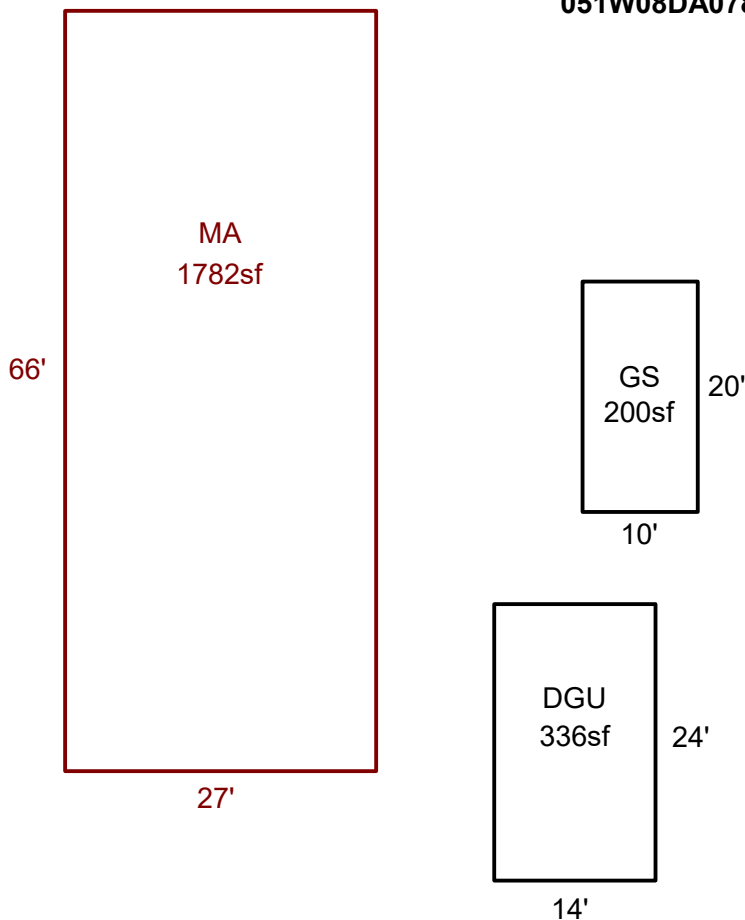

SKETCH/AREA TABLE ADDENDUM

SUBJECT INFO

File No.: 322099 Parcel No.: 051W08DA07800
 Property Address: 1483 AUDREY WY
 City: WOODBURN County: Marion State: OR ZipCode: 97071
 Owner:
 Client: Client Address:
 Appraiser Name: Inspection Date:

SKETCH

322099
051W08DA07800

Sketch by ApexSketch

AREA CALCULATIONS SUMMARY

Code	Description	Factor	Net Size	Perimeter	Net Totals
GBA	GS	1.0	200.0	60.0	200.0
DGU	DGU	1.0	336.0	76.0	336.0
MFH	MA	1.0	1782.0	186.0	1782.0