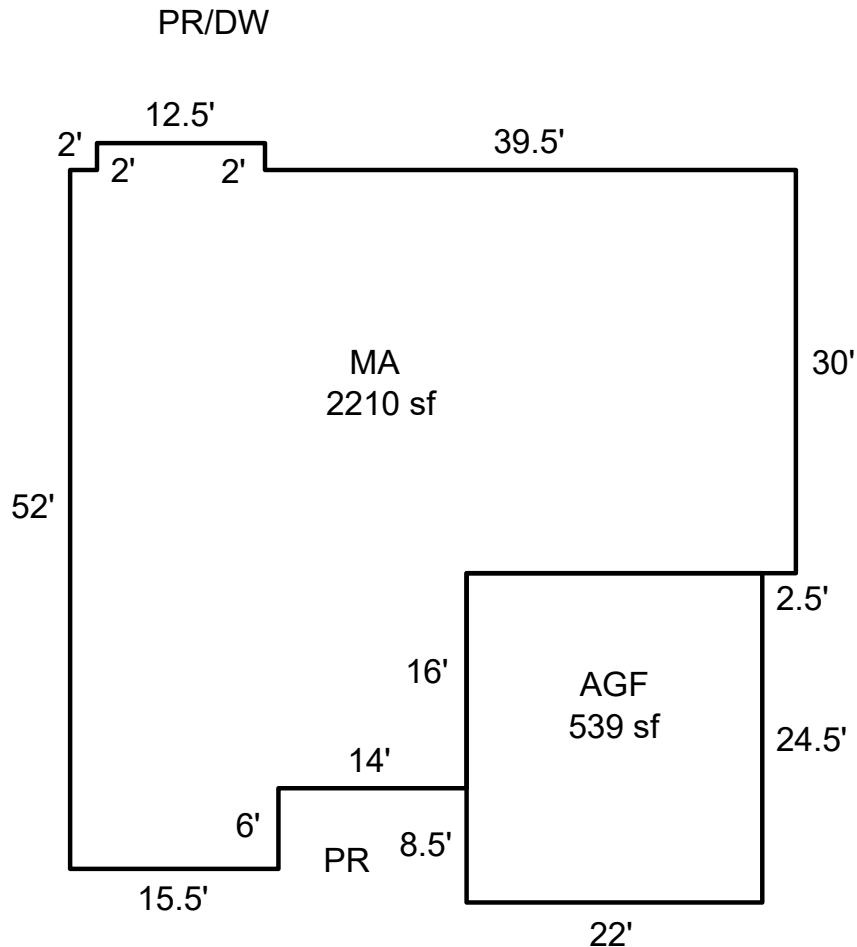

SKETCH/AREA TABLE ADDENDUM

SUBJECT INFO

File No.: 606470 Parcel No.: 071W01AC02000
 Property Address: 112 Wild Duck Run NE
 City: Silverton County: Marion State: OR ZipCode: 97381
 Owner:
 Client: Client Address:
 Appraiser Name: Inspection Date:

SKETCH

606470
071W01AC02000

Sketch by ApexSketch

AREA CALCULATIONS SUMMARY

Code	Description	Factor	Net Size	Perimeter	Net Totals
GLA	MA	1.0	2210.0	216.0	2210.0
GAR	AGF	1.0	539.0	93.0	539.0

COMMENT TABLE 1

Drawn by AE 8.29.25