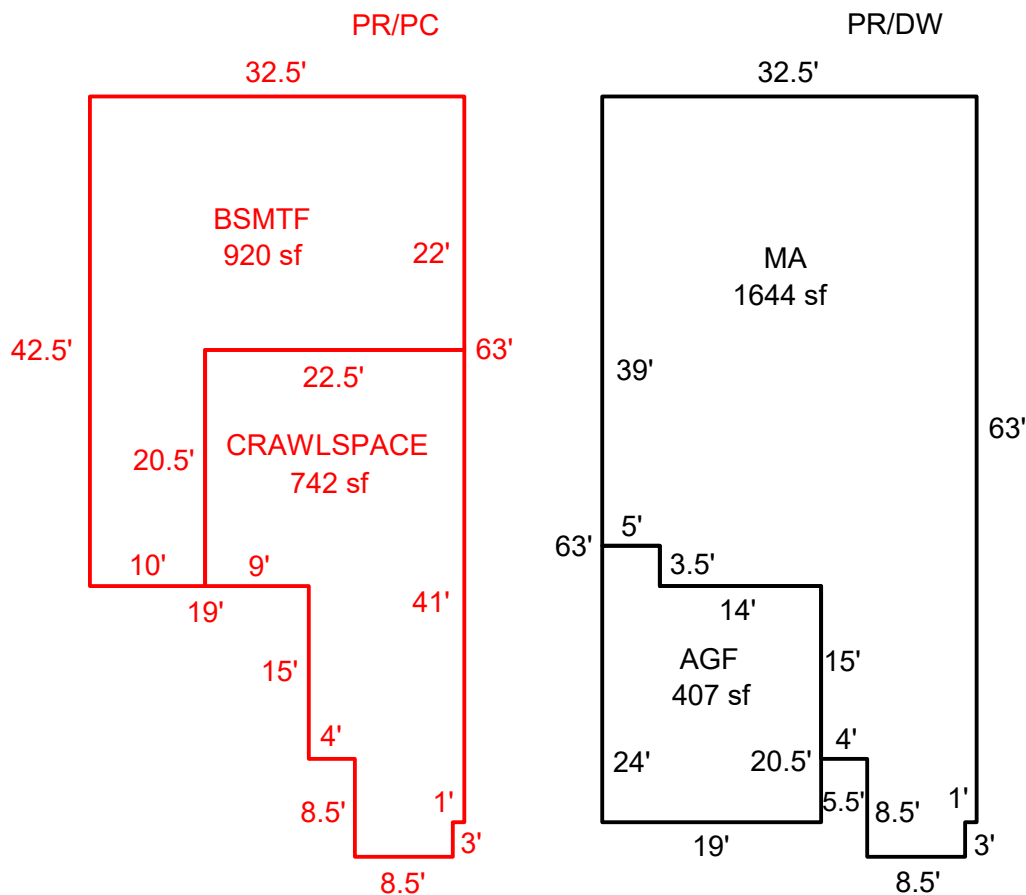

# SKETCH/AREA TABLE ADDENDUM

## SUBJECT INFO

File No.: 602564 Parcel No.: 062W17AA08700  
 Property Address: 9354 Glory Ct NE  
 City: Salem County: Marion State: OR ZipCode: 97305  
 Owner:  
 Client: Client Address:  
 Appraiser Name: Inspection Date:

## SKETCH

**602564**  
**062W17AA08700**

Sketch by ApexSketch

AREA CALCULATIONS SUMMARY						COMMENT TABLE 1	
Code	Description	Factor	Net Size	Perimeter	Net Totals		
GLA	MA	1.0	1644.0	197.0	1644.0	Drawn by AE 8.19.25 Updated by AE 12.24.25	
BSMT	BSMTF	1.0	920.0	150.0	920.0		
GAR	AGF	1.0	407.0	86.0	407.0		
OTH	CRAWLSPACE	1.0	741.5	133.0	741.5		
						COMMENT TABLE 2	COMMENT TABLE 3
						12/22/25 Tags ZH	
Net LIVABLE		cnt	1	(rounded)	1,644		