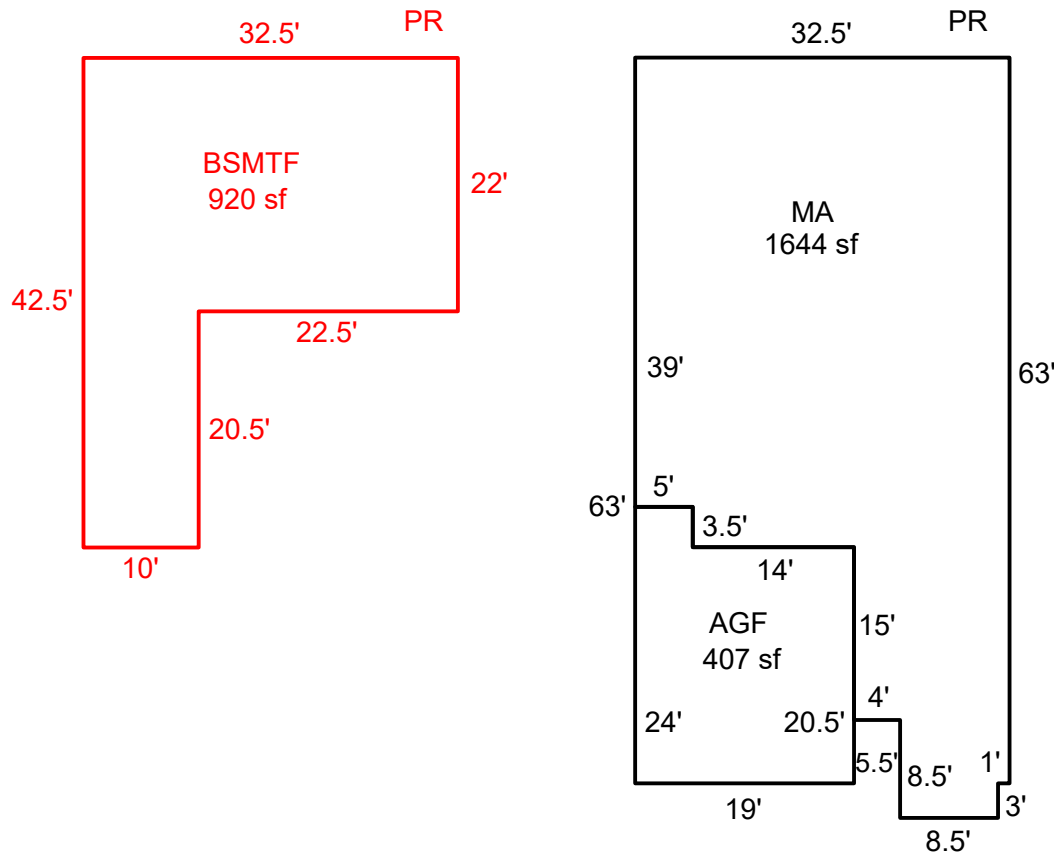

# SKETCH/AREA TABLE ADDENDUM

## SUBJECT INFO

File No.: 602566 Parcel No.: 062W17AA08900  
 Property Address: 9364 Glory Ct NE  
 City: Salem County: Marion State: OR ZipCode: 97305  
 Owner:  
 Client: Client Address:  
 Appraiser Name: Inspection Date:

## SKETCH

**602566**  
**062W17AA08900**

Sketch by ApexSketch

AREA CALCULATIONS SUMMARY						COMMENT TABLE 1	
Code	Description	Factor	Net Size	Perimeter	Net Totals		
GLA	MA	1.0	1644.0	197.0	1644.0	Drawn by AE 1.10.25 Updated by AE 12.29.25	
BSMT	BSMTF	1.0	920.0	150.0	920.0		
GAR	AGF	1.0	407.0	86.0	407.0		
Net LIVABLE                      cnt                      1      (rounded)                      1,644						<b>COMMENT TABLE 2</b> 12/22/25 Tags ZH	<b>COMMENT TABLE 3</b>