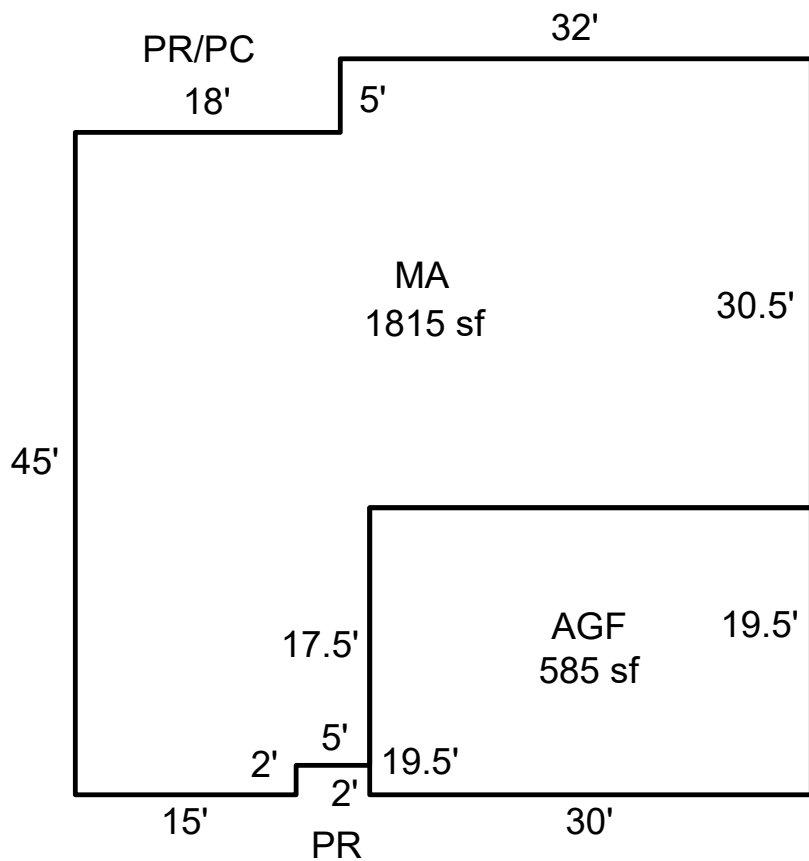

SKETCH/AREA TABLE ADDENDUM

SUBJECT INFO

File No.: 611499 Parcel No.: 061W27DA04600
 Property Address: 677 Parker Loop
 City: Silverton County: Marion State: OR ZipCode: 97381
 Owner:
 Client: Client Address:
 Appraiser Name: Inspection Date:

SKETCH

611499
061W27DA04600

Sketch by ApexSketch

AREA CALCULATIONS SUMMARY

Code	Description	Factor	Net Size	Perimeter	Net Totals
GLA	MA	1.0	1815.0	200.0	1815.0
GAR	AGF	1.0	585.0	99.0	585.0

COMMENT TABLE 1

Drawn by AE 1.7.26

COMMENT TABLE 2

COMMENT TABLE 3

Net LIVABLE cnt 1 (rounded) 1,815