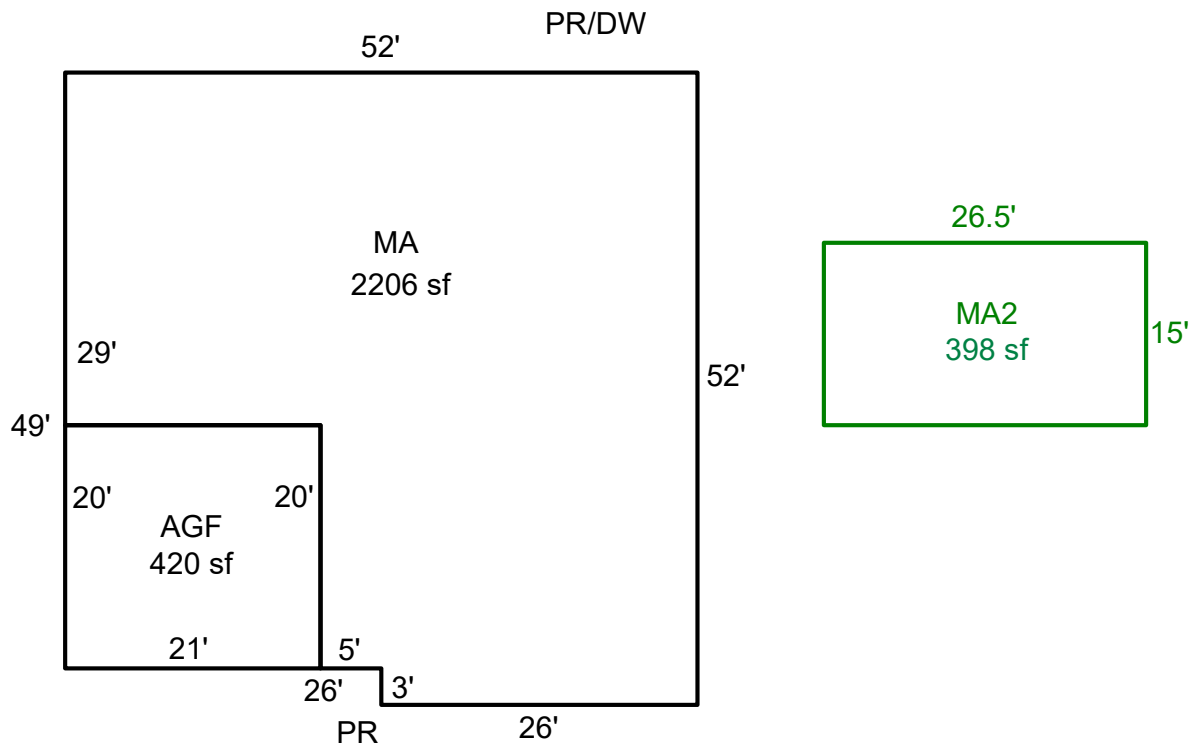

SKETCH/AREA TABLE ADDENDUM

SUBJECT INFO

File No.: 606482 Parcel No.: 071W01AC03200
Property Address: 105 Wild Duck Run NE
City: Silverton County: Marion State: OR ZipCode: 97381
Owner:
Client: Client Address:
Appraiser Name: Inspection Date:

SKETCH

606482
071W01AC03200

Sketch by ApexSketch

AREA CALCULATIONS SUMMARY

Code	Description	Factor	Net Size	Perimeter	Net Totals
GLA	MA	1.0	2206.0	208.0	2206.0
GLA2	MA2	1.0	397.5	83.0	397.5
GAR	AGF	1.0	420.0	82.0	420.0

COMMENT TABLE 1

Drawn by AE 5.20.25
UPDATED BY LK 1.7.26

COMMENT TABLE 2

11.25.25 VER AG

COMMENT TABLE 3

Net LIVABLE   cnt   2   (rounded)   2,604