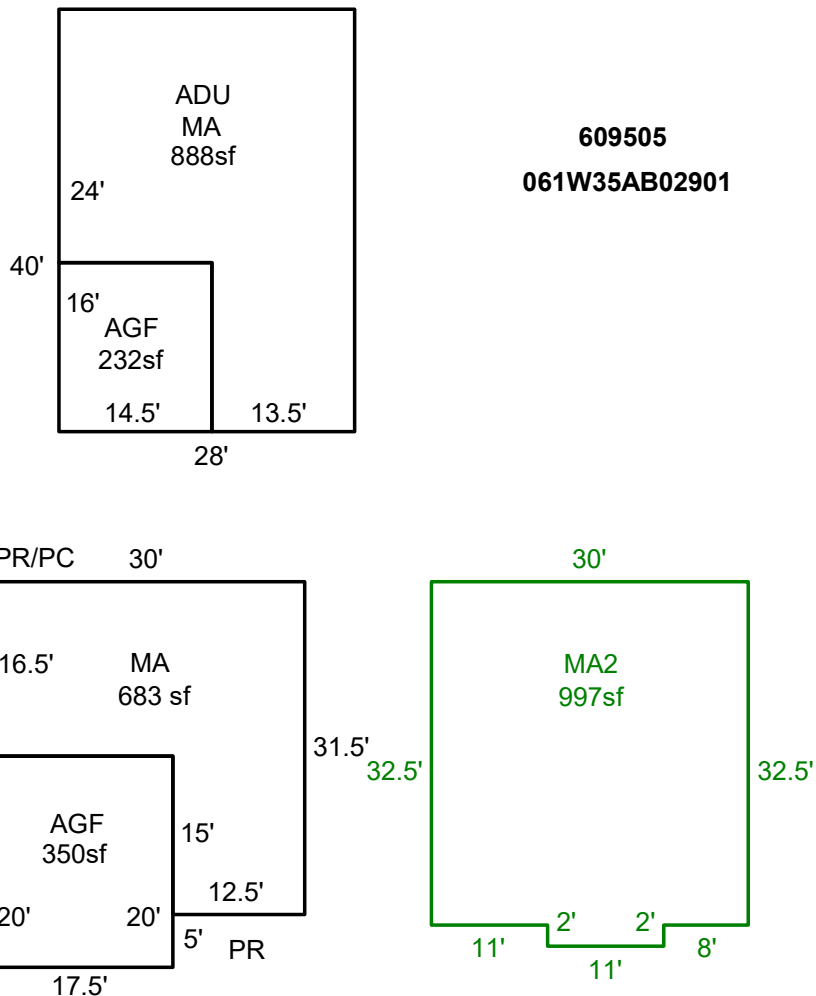

SKETCH/AREA TABLE ADDENDUM

SUBJECT INFO

File No.: 609505 Parcel No.: 061W35AB02901
 Property Address: 201 Iowa St
 City: Silverton County: Marion State: OR ZipCode: 97381
 Owner:
 Client: Client Address:
 Appraiser Name: Inspection Date:

SKETCH

Sketch by ApexSketch

AREA CALCULATIONS SUMMARY

Code	Description	Factor	Net Size	Perimeter	Net Totals
GLA	MA	1.0	682.5	123.0	
	MA	1.0	888.0	136.0	1570.5
GLA2	MA2	1.0	997.0	129.0	997.0
GAR	AGF	1.0	350.0	75.0	
	AGF	1.0	232.0	61.0	582.0
Net LIVABLE		cnt	3 (rounded)		2,568