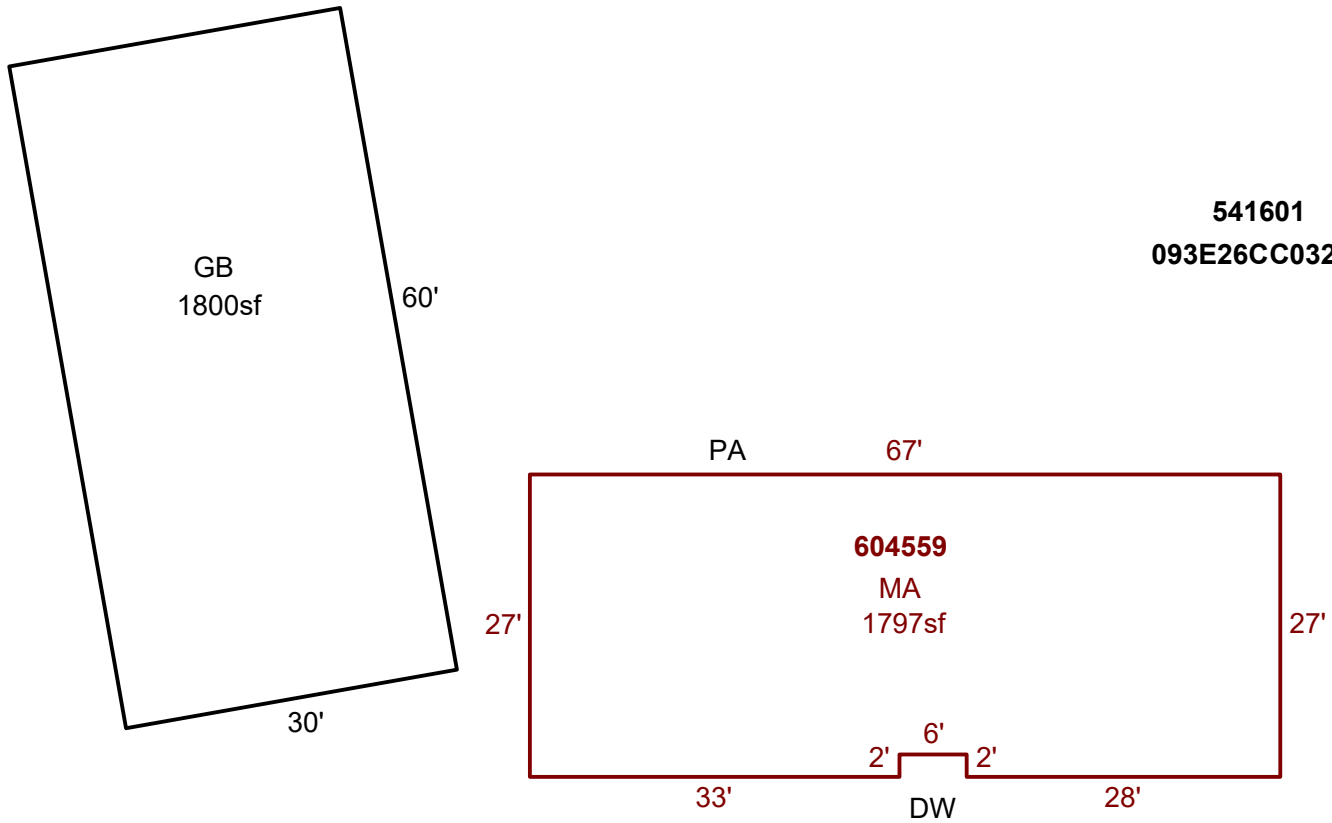

SKETCH/AREA TABLE ADDENDUM

SUBJECT INFO

File No.: 604559 Parcel No.: 093E26CC03200
 Property Address: 120 E SORBIN AV
 City: Gates County: Marion State: OR ZipCode: 97346
 Owner:
 Client: Client Address:
 Appraiser Name: Inspection Date:

SKETCH

Sketch by ApexSketch

AREA CALCULATIONS SUMMARY

Code	Description	Factor	Net Size	Perimeter	Net Totals
GBA	GB	1.0	1800.0	180.0	1800.0
MFH	MA	1.0	1797.0	192.0	1797.0

COMMENT TABLE 1

DRAWN BY BY SRAGSDALE 6/26/13
 UPDATED BY RESTILL 7/7/16
 Updated by AE 3.17.26