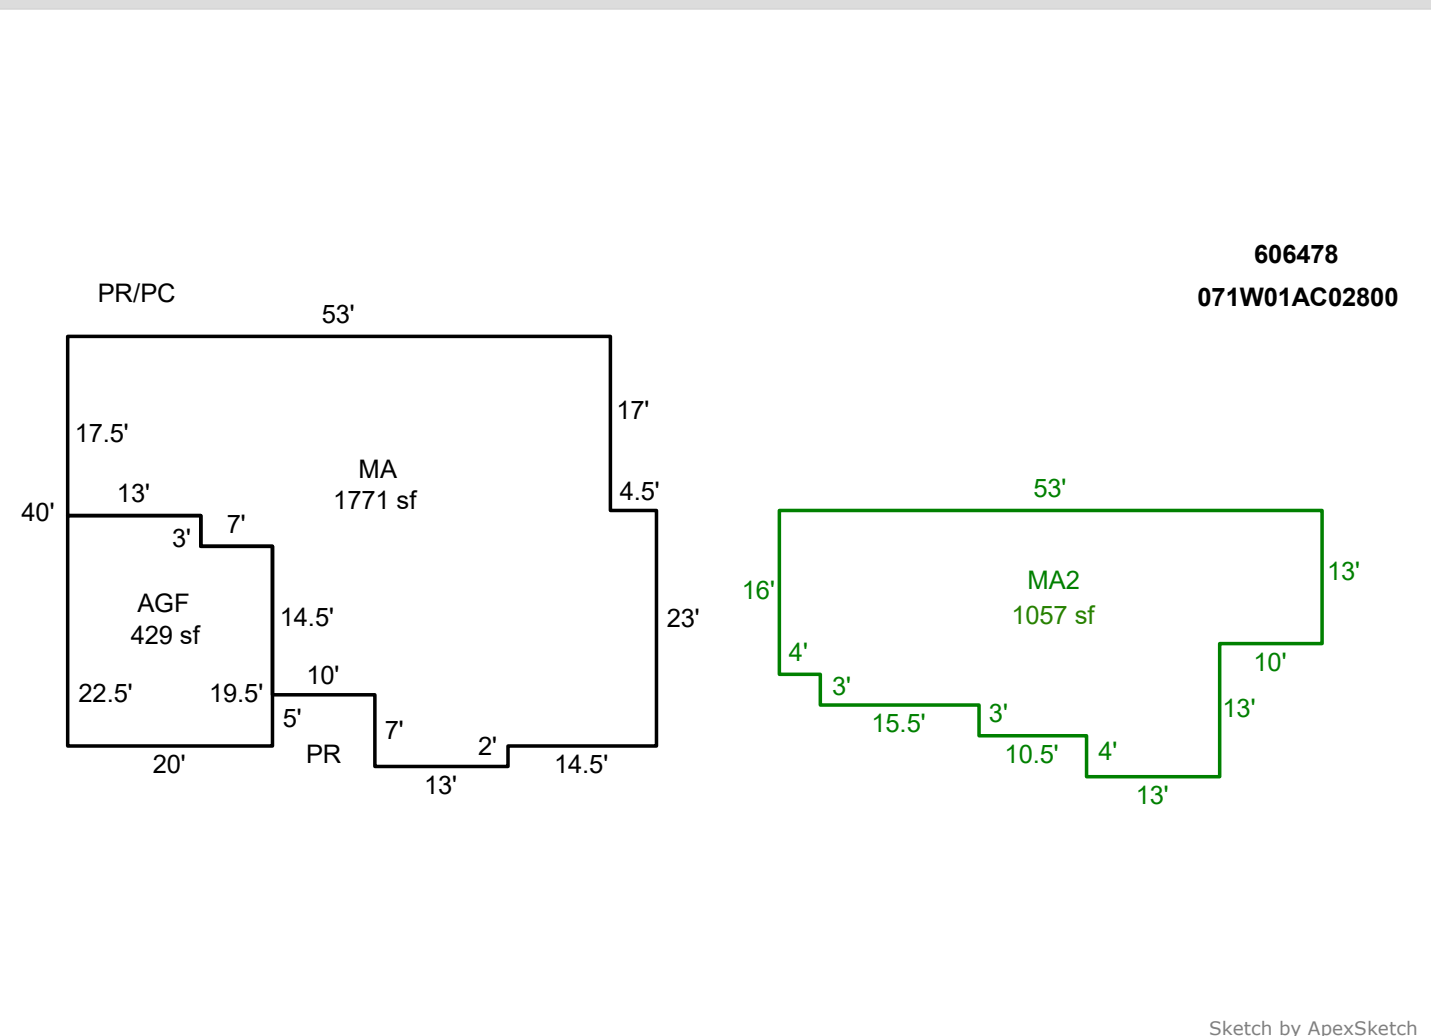

SKETCH/AREA TABLE ADDENDUM

SUBJECT INFO

File No.: 606478 Parcel No.: 071W01AC02800
 Property Address: 123 Wild Duck Run NE
 City: Silverton County: Marion State: OR ZipCode: 97381
 Owner:
 Client: Client Address:
 Appraiser Name: Inspection Date:

SKETCH

Sketch by ApexSketch

AREA CALCULATIONS SUMMARY

Code	Description	Factor	Net Size	Perimeter	Net Totals
GLA	MA	1.0	1770.5	199.0	1770.5
GLA2	MA2	1.0	1057.5	158.0	1057.5
GAR	AGF	1.0	429.0	85.0	429.0

COMMENT TABLE 1

Drawn by AE 3.19.26

COMMENT TABLE 2

COMMENT TABLE 3

Net LIVABLE cnt 2 (rounded) 2,828